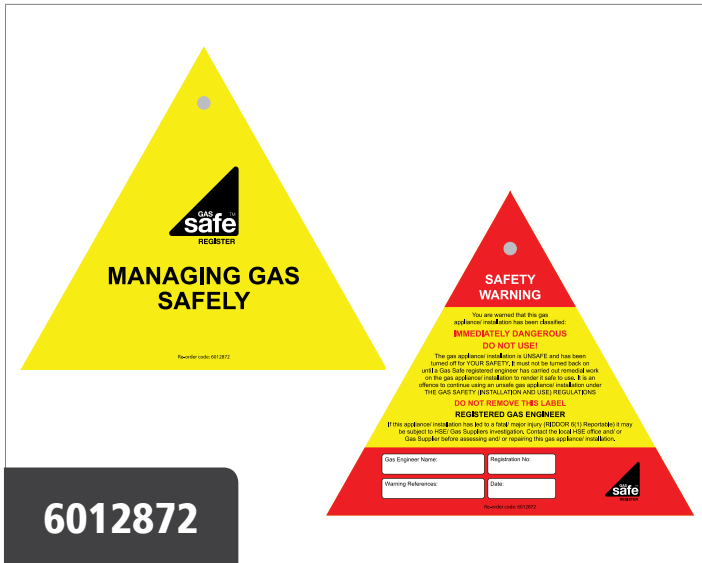

6011083

6011083
PERMANENT MARKER PEN FOR WRITING ON TAGS

6030063

6030063
ADJUSTABLE BALL VALVE LOCKOUT 0.5" to 2.5"

6030064

6030064
ADJUSTABLE BALL VALVE LOCKOUT 1.5" to 2.5"

6030077

6030077
GATE VALVE LOCKOUT 5" to 6.5"

6030078

6030078
NEW GATE VALVE LOCKOUT 1" -2.5"

9250377

9250377
DANGER GAS SAFETY STICKER 150x141MM

6220062

6220062
MOBILE LOTO BAG (COMBUSTION)
Colour of bag: black & white

6012872
TAG-DOUBLE SIDED
GAS SAFE - IMMEDIATE DANGER (PKT 10)

6012873
TAG-DOUBLE SIDED
GAS SAFE-AT RISK - PACK/10

6011726
TAG-DOUBLE SIDED
DANGER DO NOT OPERATE
(PKT 10)

6011726