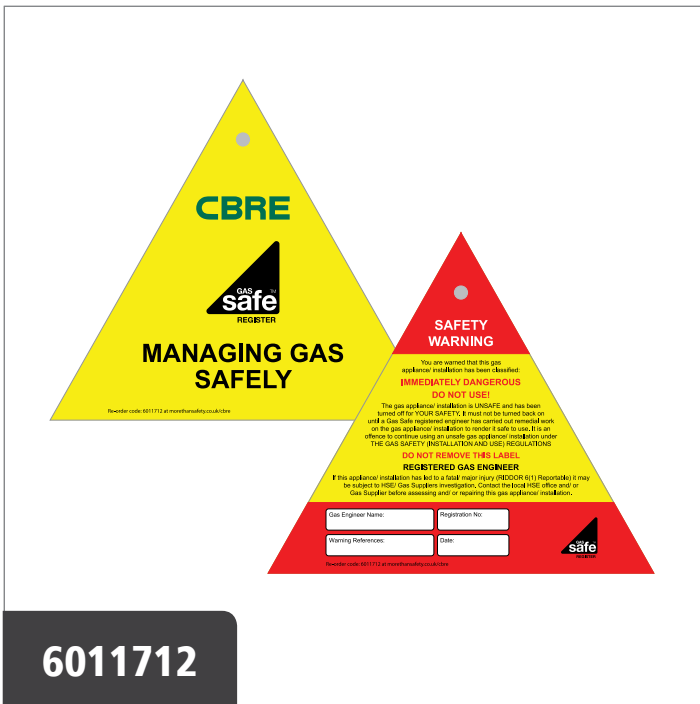

6011083

6011083
PERMANENT MARKER PEN FOR WRITING ON TAGS

6030063

6030063
ADJUSTABLE BALL VALVE LOCKOUT 0.5" to 2.5"

6030064

6030064
ADJUSTABLE BALL VALVE LOCKOUT 1.5" to 2.5"

6030077

6030077
GATE VALVE LOCKOUT 5" to 6.5"

6030078

6030078
NEW GATE VALVE LOCKOUT 1" -2.5"

9250168

9250168
CBRE DANGER GAS SAFETY STICKER 150x141MM

6220034

6220034
CBRE APPROVED MOBILE LOTO BAG (COMBUSTION)
Colour of bag: black & white

6011703
TAG SINGLE SIDED CBRE PRINTED LIVE EQPT.
DO NOT TOUCH (PKT 10)

6011704
TAG-DOUBLE SIDED CBRE PRINTED
INSPECTION / CAUTION (PKT 10)

6011712
TAG-DOUBLE SIDED CBRE PRINTED GAS SAFE -
IMMEDIATE DANGER (PKT 10)

6011713
TAG-DOUBLE SIDED CBRE PRINTED GAS SAFE-AT RISK
- PACK/10