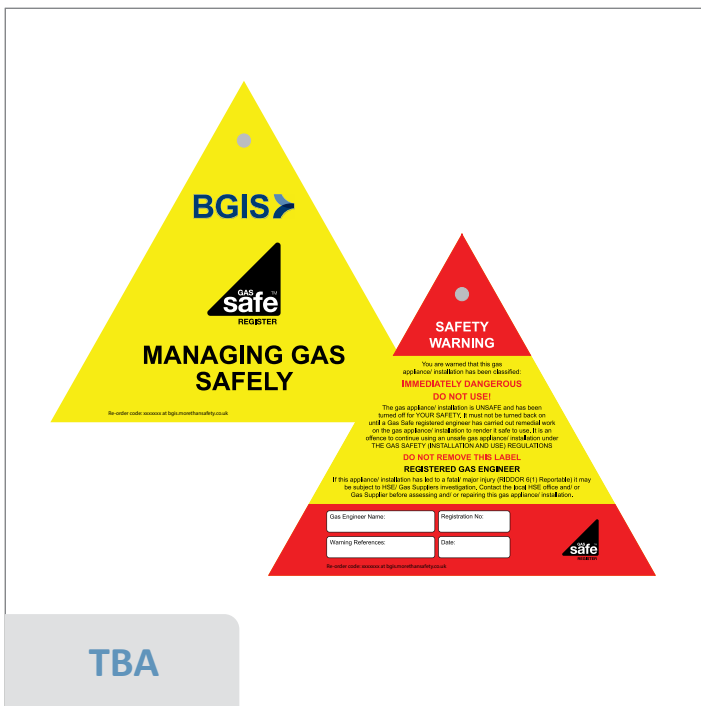

6011083

**6011083**  
PERMANENT MARKER PEN FOR WRITING ON TAGS

6030063

**6030063**  
ADJUSTABLE BALL VALVE LOCKOUT 0.5" to 2.5"

6030064

**6030064**  
ADJUSTABLE BALL VALVE LOCKOUT 1.5" to 2.5"

6030077

**6030077**  
GATE VALVE LOCKOUT 5" to 6.5"

6030078

**6030078**  
NEW GATE VALVE LOCKOUT 1" -2.5"

Qty. 10

TBA

**TBA**  
BGIS DANGER GAS SAFETY STICKER 150x141MM

TBA

**TBA**  
BGIS MOBILE LOTO BAG (COMBUSTION)  
Colour of bag: black & white

TBA

**TBA**  
TAG SINGLE SIDED BGIS PRINTED LIVE EQPT.  
DO NOT TOUCH (PKT 10)

6012005

**6012005**  
TAG-DOUBLE SIDED BGIS PRINTED  
INSPECTION / CAUTION (PKT 10)

TBA

**TBA**  
TAG-DOUBLE SIDED BGIS PRINTED GAS SAFE -  
IMMEDIATE DANGER (PKT 10)